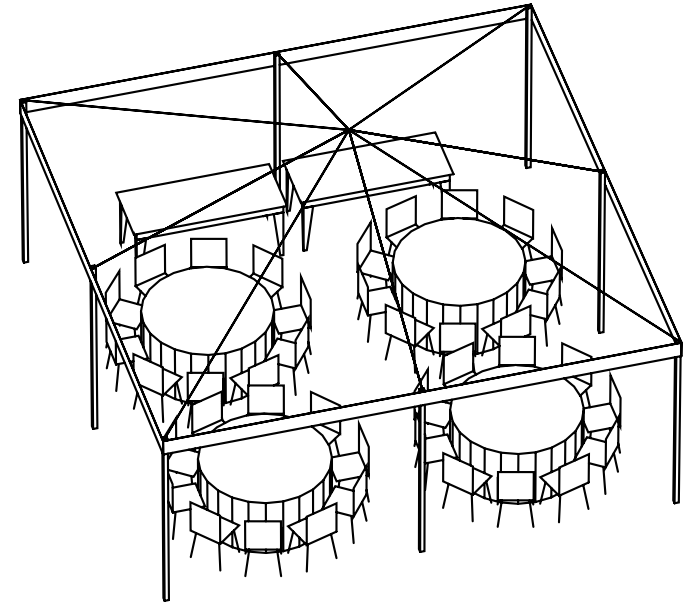

# 20 x 20 Frame Package

2-6' Rectangle Tables

4-60" Round Tables

40-Grey Chairs

8-10 Per Table