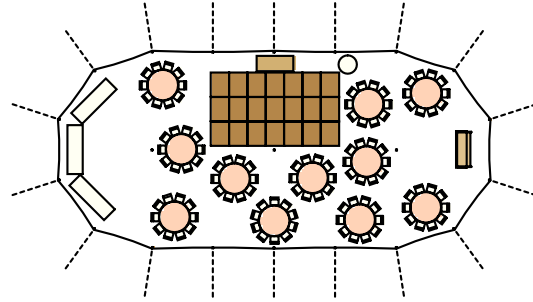

32'X70' SAILCLOTH TENT

ROUND SEATING 88-110 GUESTS

12'X21' DANCE FLOOR

(1) 6' BAR

(1) 36" ROUND CAKE TABLE

(1) 6"X30" RECTANGULAR DJ TABLE

(3) 8'X30" RECTANGULAR BUFFET TABLES

(11) 60" ROUND TABLES - 8-10 PER TABLE

RECTANGULAR SEATING 88-110 GUESTS

12'X21' DANCE FLOOR

(1) 6' BAR

(1) 36" ROUND CAKE TABLE

(1) 6"X30" RECTANGULAR DJ TABLE

(3) 8'X30" RECTANGULAR BUFFET TABLES

(11) 8'X30" RECTANGULAR TABLES - 8-10 PER TABLE