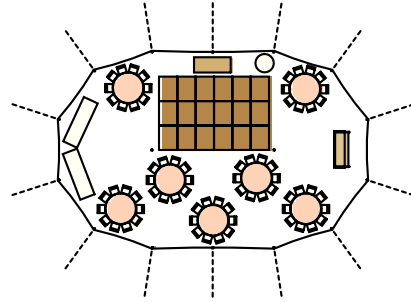

# 32'X50' SAILCLOTH TENT

## ROUND SEATING 56-70 GUESTS

12'X18' DANCE FLOOR

(1) 6' BAR

(1) 36" ROUND CAKE TABLE

(1) 6"X30" RECTANGULAR DJ TABLE

(2) 8'X30" RECTANGULAR BUFFET TABLES

(7) 60" ROUND TABLES - 8-10 PER TABLE

## RECTANGULAR SEATING 56-70 GUESTS

12'X18' DANCE FLOOR

(1) 6' BAR

(1) 36" ROUND CAKE TABLE

(1) 6"X30" RECTANGULAR DJ TABLE

(2) 8'X30" RECTANGULAR BUFFET TABLES

(7) 8'X30" RECTANGULAR TABLES - 8-10 PER TABLE