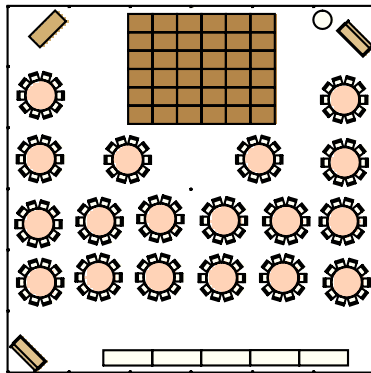

# 60'X60' CENTURY TENT

## ROUND SEATING 144-180 GUESTS

18'X24' DANCE FLOOR

(2) 6' BARS

(1) 36" ROUND CAKE TABLE

(1) 6"X30" RECTANGULAR DJ TABLE

(5) 8'X30" RECTANGULAR BUFFET TABLES

(18) 60" ROUND TABLES - 8-10 PER TABLE

## RECTANGULAR SEATING 104-130 GUESTS

18'X24' DANCE FLOOR

(2) 6' BARS

(1) 36" ROUND CAKE TABLE

(1) 6"X30" RECTANGULAR DJ TABLE

(5) 8'X30" RECTANGULAR BUFFET TABLES

(13) 8'X30" RECTANGULAR TABLES - 8-10 PER TABLE