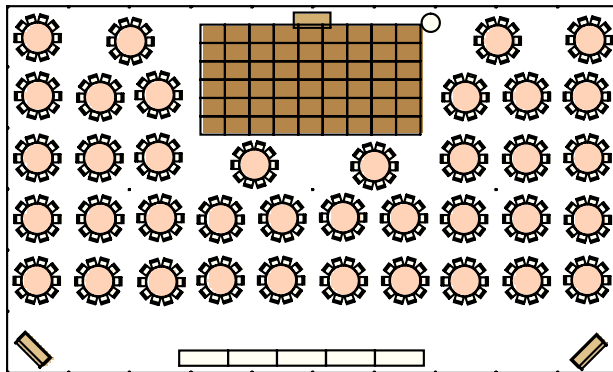

60'X100' CENTURY TENT

RECTANGULAR SEATING 224-280 GUESTS

18'X36' DANCE FLOOR
(2) 6' BARS

- (1) 36" ROUND CAKE TABLE
- (1) 6"X30" RECTANGULAR DJ TABLE
- (5) 8'X30" RECTANGULAR BUFFET TABLES
- (28) 8'X30" RECTANGULAR TABLES - 8-10 PER TABLE

ROUND SEATING 312-390 GUESTS

18'X36' DANCE FLOOR
(2) 6' BARS

- (1) 36" ROUND CAKE TABLE
- (1) 6"X30" RECTANGULAR DJ TABLE
- (5) 8'X30" RECTANGULAR BUFFET TABLES
- (39) 60" ROUND TABLES - 8-10 PER TABLE