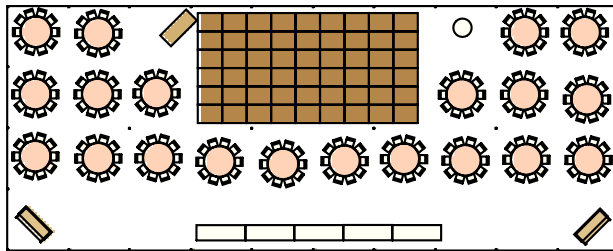

40'X100' CENTURY TENT

ROUND SEATING 160-200 GUESTS

18'X36' DANCE FLOOR
(2) 6' BARS

- (1) 36" ROUND CAKE TABLE
- (1) 6"X30" RECTANGULAR DJ TABLE
- (5) 8'X30" RECTANGULAR BUFFET TABLES
- (20) 60" ROUND TABLES - 8-10 PER TABLE

RECTANGULAR SEATING 136-170 GUESTS

18'X36' DANCE FLOOR
(2) 6' BARS

- (1) 36" ROUND CAKE TABLE
- (1) 6"X30" RECTANGULAR DJ TABLE
- (5) 8'X30" RECTANGULAR BUFFET TABLES
- (17) 8'X30" RECTANGULAR TABLES - 8-10 PER TABLE