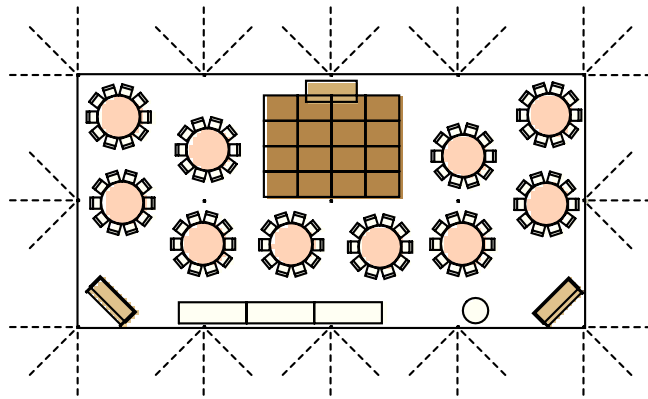

30'X60' CENTURY TENT

ROUND SEATING 80-100 GUESTS

12'X16' DANCE FLOOR

(2) 6' BARS

(1) 36" ROUND CAKE TABLE

(1) 6"X30" RECTANGULAR DJ TABLE

(3) 8'X30" RECTANGULAR BUFFET TABLES

(10) 60" ROUND TABLES - 8-10 PER TABLE

RECTANGULAR SEATING 72-90 GUESTS

12'X16' DANCE FLOOR

(2) 6' BARS

(1) 36" ROUND CAKE TABLE

(1) 6"X30" RECTANGULAR DJ TABLE

(3) 8'X30" RECTANGULAR BUFFET TABLES

(9) 8'X30" RECTANGULAR TABLES - 8-10 PER TABLE